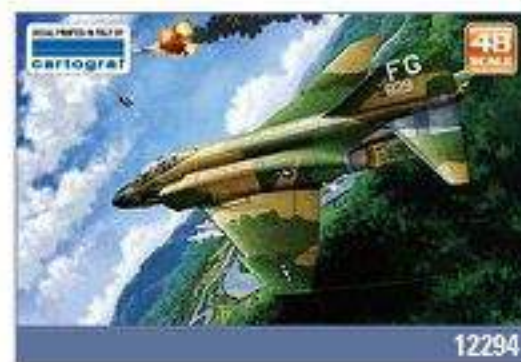

SPITFIRE MK. XIVc

P-40C

P-38 COMBINATION VERSION

B-25G "SHARK MOUTH"

1/48 F8F-1/2 "USS TARAWA"

USAF F-4C "VIETNAM WAR"

USAF F-15E "SEYMOUR JOHNSON"

USAAF B-25B "DOOLITTLE RAID"