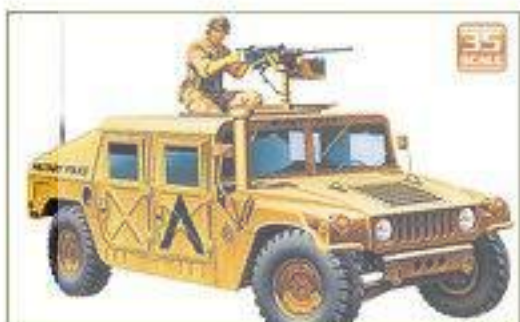

M1025 ARMORED CARRIER