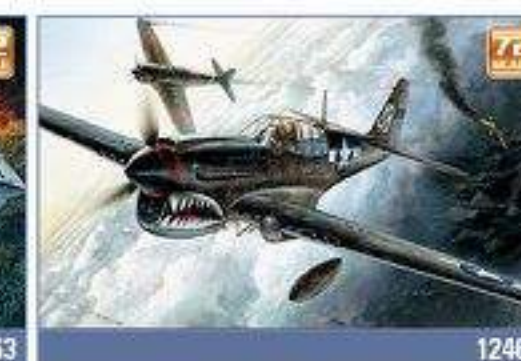

P-40B

F4U-1

1/48 POLIKARPOV I-16 TYPE 24

F-22A AIR DOMINANCE FIGHTER

FOCKE-WULF FW 190D-9 "PAPAGEI STAFFEL"

A-37B

TYPHOON MK.IB

OV-10A