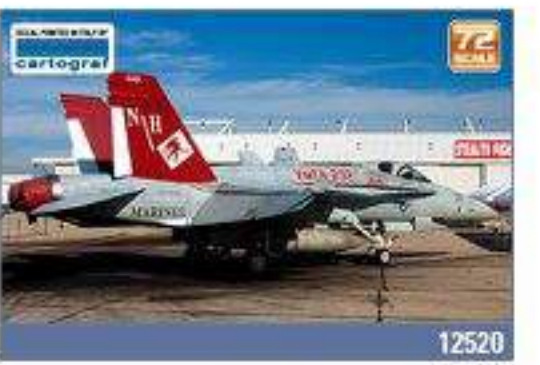

USAF F-35A

F-14A

P-47D "EILEEN"

SPITFIRE MK. XIVc & TYPHOON MK.IV

P-47D & Fw190A-8

AH-64D BLOCK II "EARLY VERSION"

USN F-4J "SHOWTIME 100"

F-117A STEALTH FIGHTER/BOMBER

F-15E

FOCKE-WULF FW190A-6/8

F6F-3/5

SPITFIRE MK. XIVc

USAAF B-29A "OLD BATTLER"

ROKAF T-50 ADVANCED TRAINER

USMC F/A-18A+ "VMFA-232 RED DEVILS"

P-51D