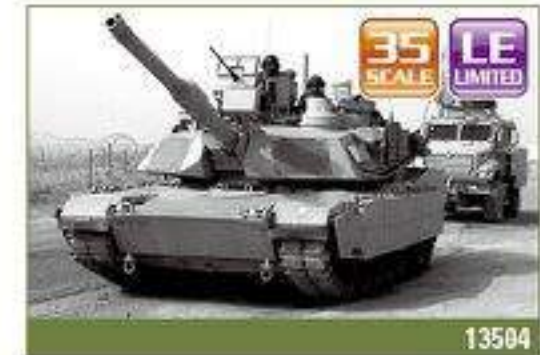

U.S. ARMY M1A2 "TUSK II"