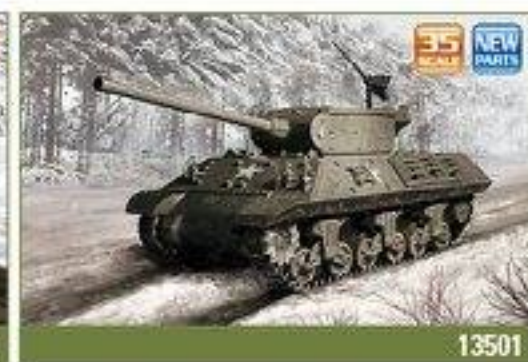

I.D.E. MERKAVA MK III

U.S. M3A1 STUART LIGHT TANK

BRITISH M3 STUART "HONEY"

U.S. ARMY M1A2 TUSK II

GERMAN COMMAND TANK Pz.bef.wg. 35(t)

1/35 M4A3(76)W "BATTLE OF THE BULGE"

TIGER-I (Ver. LATE)

M1151 ENHANCED