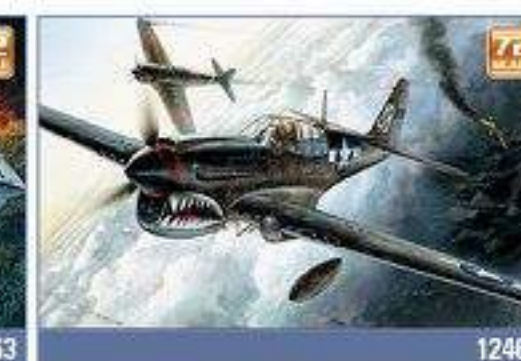

F4U-1

1/48 POLIKARPOV I-16 TYPE 24

F-22A AIR DOMINANCE FIGHTER

FOCKE-WULF FW 190D-9 "PAPAGEI STAFFEL"

A-37B

TYPHOON MK.IB

OV-10A

P-40M/N