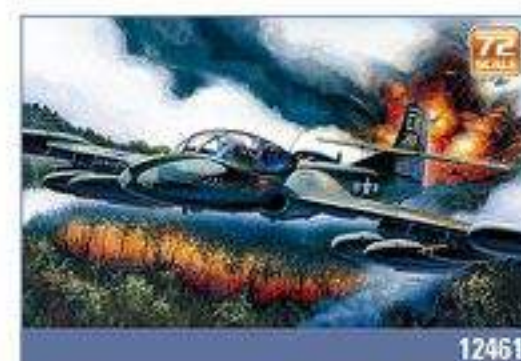

F4U-1

1/48 POLIKARPOV I-16 TYPE 24

F-22A AIR DOMINANCE FIGHTER

FOCKE-WULF FW 190D-9 "PAPAGEI STAFFEL"

A-37B

TYPHOON MK.IB

OV-10A

P-40M/N