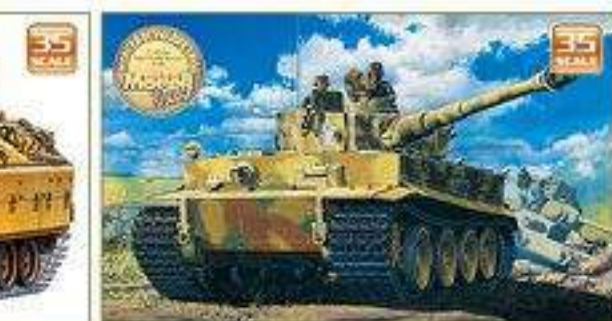

JAGDPANZER 38(t) HETZER "LATE VERSION"

NEW
2017

1/35 GERMAN T-34/76 747 (r)

M2 BRADLEY SCHÜTZENPANZE

GERMAN TIGER-I "EARLY VERSION"

JAGDPANZER 38(t) HETZER "EARLY VER."

U.S. ARMY M36B1 GMC

GERMAN LIGHT TANK Pz.Kpfw. 35(t)