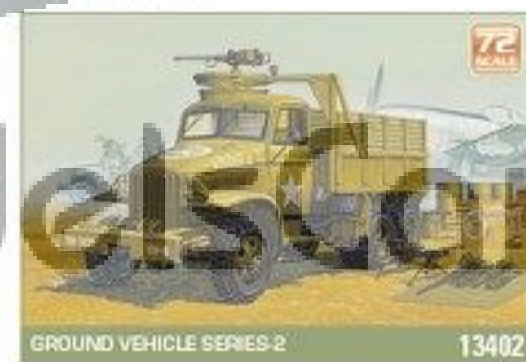

U.S. 2.5ton CARGO TRUCK & ACCESSORIES