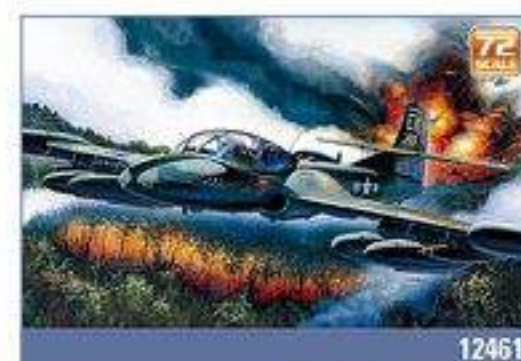

P-40B

F4U-1

1/48 POLIKARPOV I-16 TYPE 24

F-22A AIR DOMINANCE FIGHTER

FOCKE-WULF FW 190D-9 "PAPAGEI STAFFEL"

A-37B

TYPHOON MK.IB

OV-10A