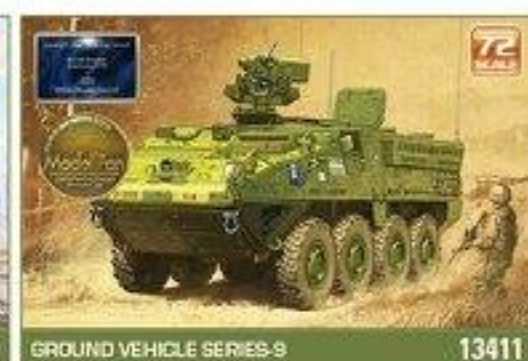

R.D.K. ARMY M48A5K

GERMAN FUEL TRUCK & SCHWIMMWAGEN

GERMAN PANTHER F

GERMAN HEAVY TANK TIGER II

U.S. 2.5ton CARGO TRUCK & ACCESSORIES

GERMAN CARGO TRUCK (EARLY & LATE)

RUSSIAN MEDIUM TANK T-34

ISRAELI MBT MERKAVA