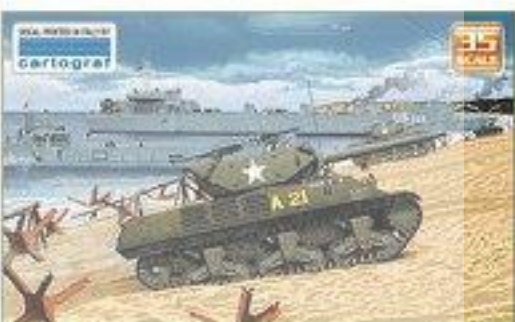

MAGACH 6B GAL BATASH

MERKAVA Mk.II

M1025 ARMORED CARRIER

M966 TOW MISSILE CARRIER

TIGER-I MB VER.

U.S. ARMY M10 GMC

T-34/85 "No.112 FACTORY PRODUCTION"

M4A3 SHERMAN W/ T34 "CALLIOPE"