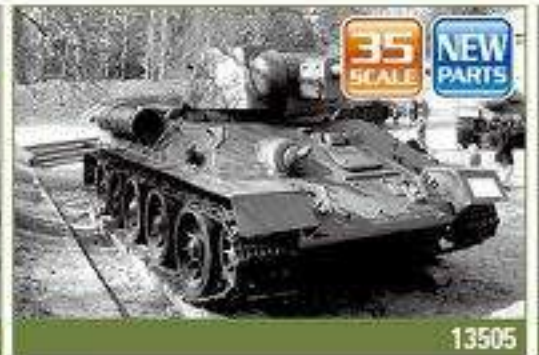

USSR T-34/76 "NO.183 FACTORY PRODUCTION"