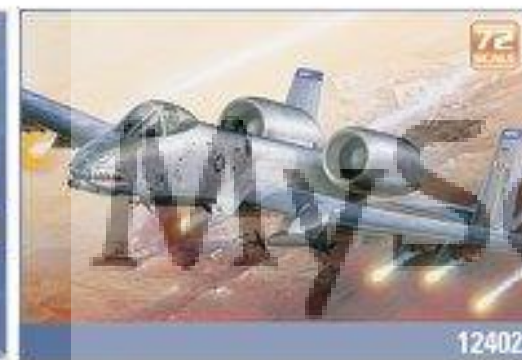

A-10A "OPERATION IRAQI FREEDOM"