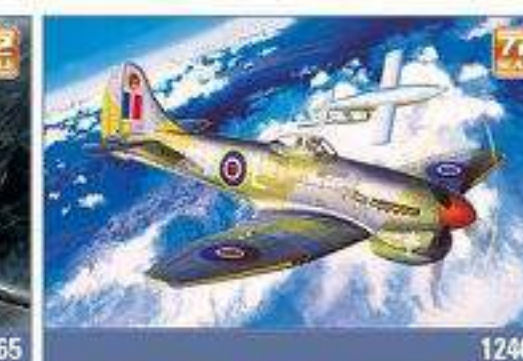

TEMPEST V

FLUGZEUGE MABSTAB 1/32 BIS 1/288