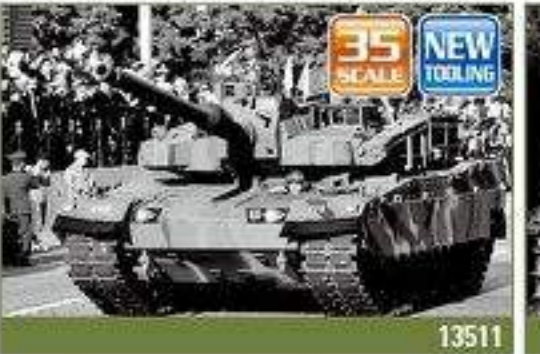

U.S. ARMY M1A2 "TUSK II"

USSR T-34/76 "NO.183 FACTORY PRODUCTION"

U.S. ARMY M163 VULCAN

GERMAN TIGER-I VRE, EARLY "OPERATION CITADEL"

R.O.K. ARMY K2 BLACK PANTHER

GERMAN KING TIGER

I.D.F M113 ZELDA

I.D.F INFANTERIE FIGURENSATZ