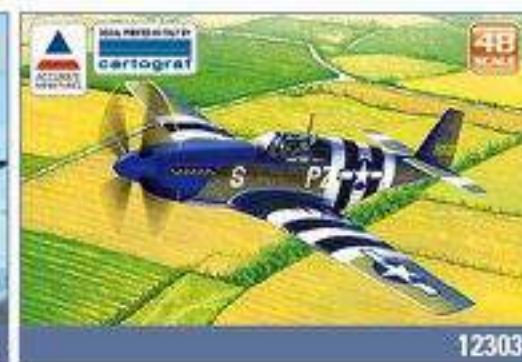

SPITFIRE MK. XIVc

P-40C

P-38 COMBINATION VERSION

B-25G "SHARK MOUTH"

1/48 F8F-1/2 "USS TARAWA"

USAF F-4C "VIETNAM WAR"

USAF F-15E "SEYMOUR JOHNSON"

USAAF B-25B "DOOLITTLE RAID"