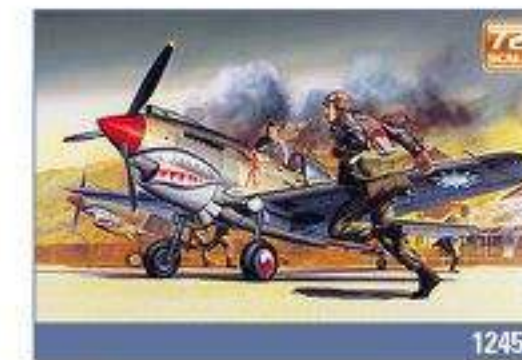

POLIKARPOV I-16 TYPE 24

JU-87G STUKA "TANK BUSTER"

F4F-4

A-10A "OPERATION IRAQI FREEDOM"

JU87G-2 STUKA "KANONEN VOGEL"

TBF-1

MESSERSCHMITT Bf109G-14

P-40B