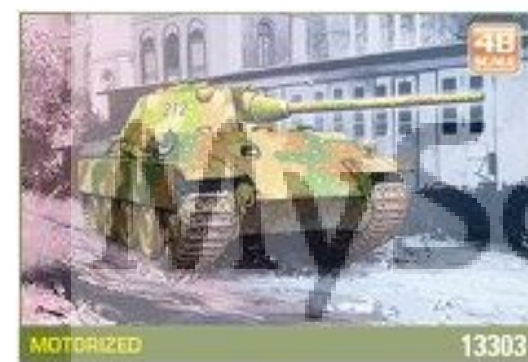

GERMAN PANTHER F