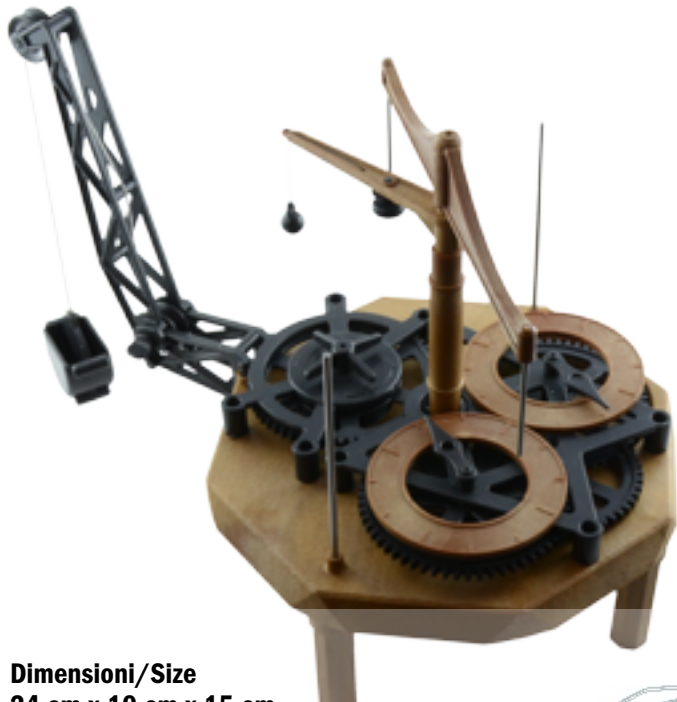

NEW

72001 1:72 EF-2000 Typhoon

NEW

NEW

72002 1:24 Lamborghini Miura

Model Set special edition also including a **sprue cutter** and a **downloadable video tutorial** that will guide you step by step in building of the model

Model Set Starter Kit

3111 Flying Pendulum Clock

Dimensioni/Size
24 cm x 10 cm x 15 cm

Released in september 2016

42209 Macchi MC.202 Folgore 42210 Macchi MC.202 Veltro

1:100

48211 Tornado IDS 60th Anniversary 311° GV RSV