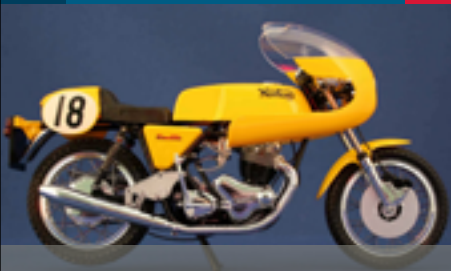

4640 Norton Commando 750cc 1:9