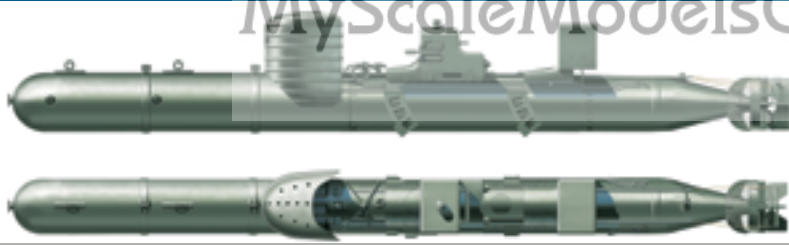

5621 S.L.C. "Maiale" 1:35