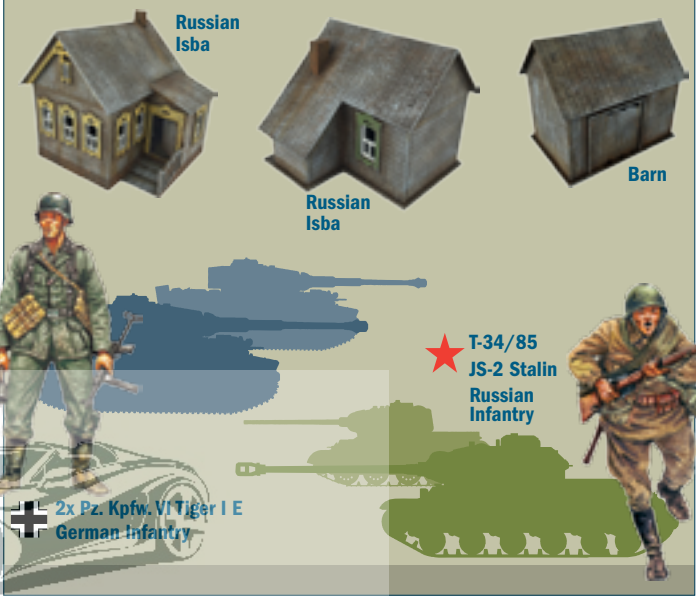

6182 1944 Battle at Malinava Battle Set

1:72

Russian Isba

Russian Isba

Barn

★ T-34/85
JS-2 Stalin
Russian Infantry

✚ 2x Pz. Kpfw. VI Tiger I E
German Infantry