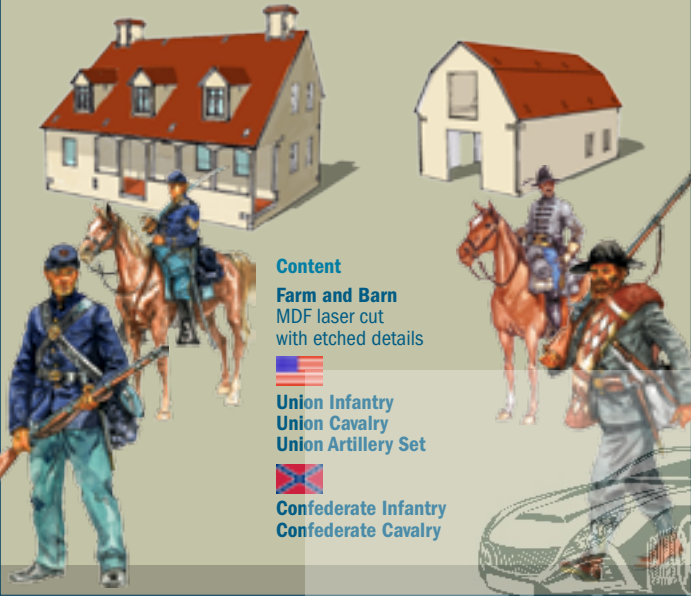

6179 Civil War Farmhouse Battle Set

1:72

Content
Farm and Barn
MDF laser cut with etched details

Union Infantry
Union Cavalry
Union Artillery Set

Confederate Infantry
Confederate Cavalry